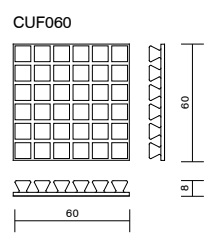

Values:

Diffusion Coefficient

Hz	50	63	80	100	125	160	200	250	315	400	500	630	800	1k	1.25k	1.6k	2k	2.5k	3.15k	4k	5k	6.3k	8k	10k	Average [>100Hz;<5KHz]
αS	0.04	0.04	0.09	0.16	0.25	0.32	0.34	0.36	0.39	0.40	0.44	0.49	0.55	0.63	0.67	0.66	0.68	0.65	0.65	0.68	0.70	0.71	0.70	0.70	0.50

These values were obtained by mathematical calculations and tests carried out in our laboratory. ■ Non Standard values.

Absorption Coefficient

Hz	50	63	80	100	125	160	200	250	315	400	500	630	800	1k	1.25k	1.6k	2k	2.5k	3.15k	4k	5k	6.3k	8k	10k	NRC [>100Hz;<5KHz]
αS	0.05	0.06	0.08	0.14	0.22	0.28	0.33	0.44	0.49	0.48	0.48	0.47	0.46	0.46	0.49	0.53	0.55	0.60	0.63	0.70	0.77	0.80	0.83	0.82	0.47

■ Values in accordance with the standards: EN 20654, ASTM C423 and EN 11654. ■ Non Standard values.