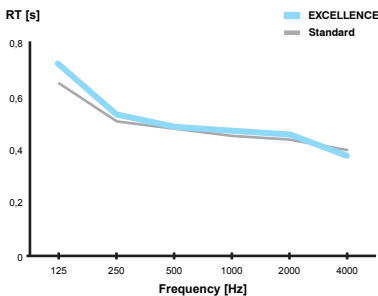

125 Hz	250 Hz	500 Hz	1 K	2 K	4 K
0.64	0.50	0.47	0.45	0.43	0.39

Sabine: 0.46 sec RASTI value: 0.75 (Good)

REVERBERATION TIME

Reference	Panels	Units	Diffusor	Absorbent	Tuned
WAV060	Wavyluser	6	✓	—	—
WAI060	Wavyluser INV	6	✓	—	—
F50060	Foamsorb	6	—	✓	—
FSI060	Foamsorb INV	6	—	✓	—
T3R120	Trap 30R	8	—	✓	—