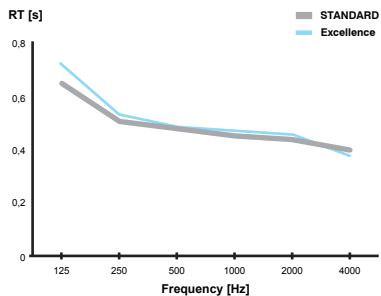

REVERBERATION TIME

Reference	Panels	Units	Diffusor	Absorbent	Tuned
STS120	Stripesorb	12	—	✓	—
T3S120	Trap 30S	8	—	✓	—