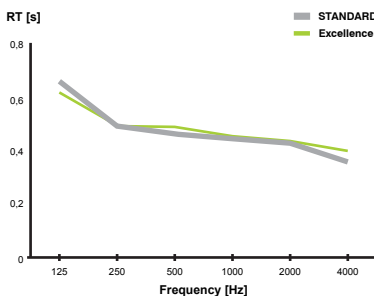

REVERBERATION TIME

Reference	Panels	Units	Difusor	Absorbent	Tuned
STS120	Stripesorb	8	—	✓	—
T3S120	Trap 30S	8	—	✓	—