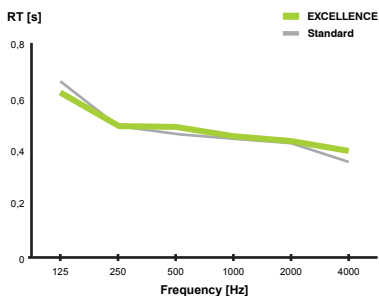

REVERBERATION TIME

Reference	Panels	Units	Difusor	Absorbent	Tuned
WAV060	Wavyfuser	4	✓	—	—
WAI060	Wavyfuser INV	4	✓	—	—
FSO060	Foamsorb	4	—	✓	—
FSI060	Foamsorb INV	4	—	✓	—
T3R120	Trap 30R	8	—	✓	—